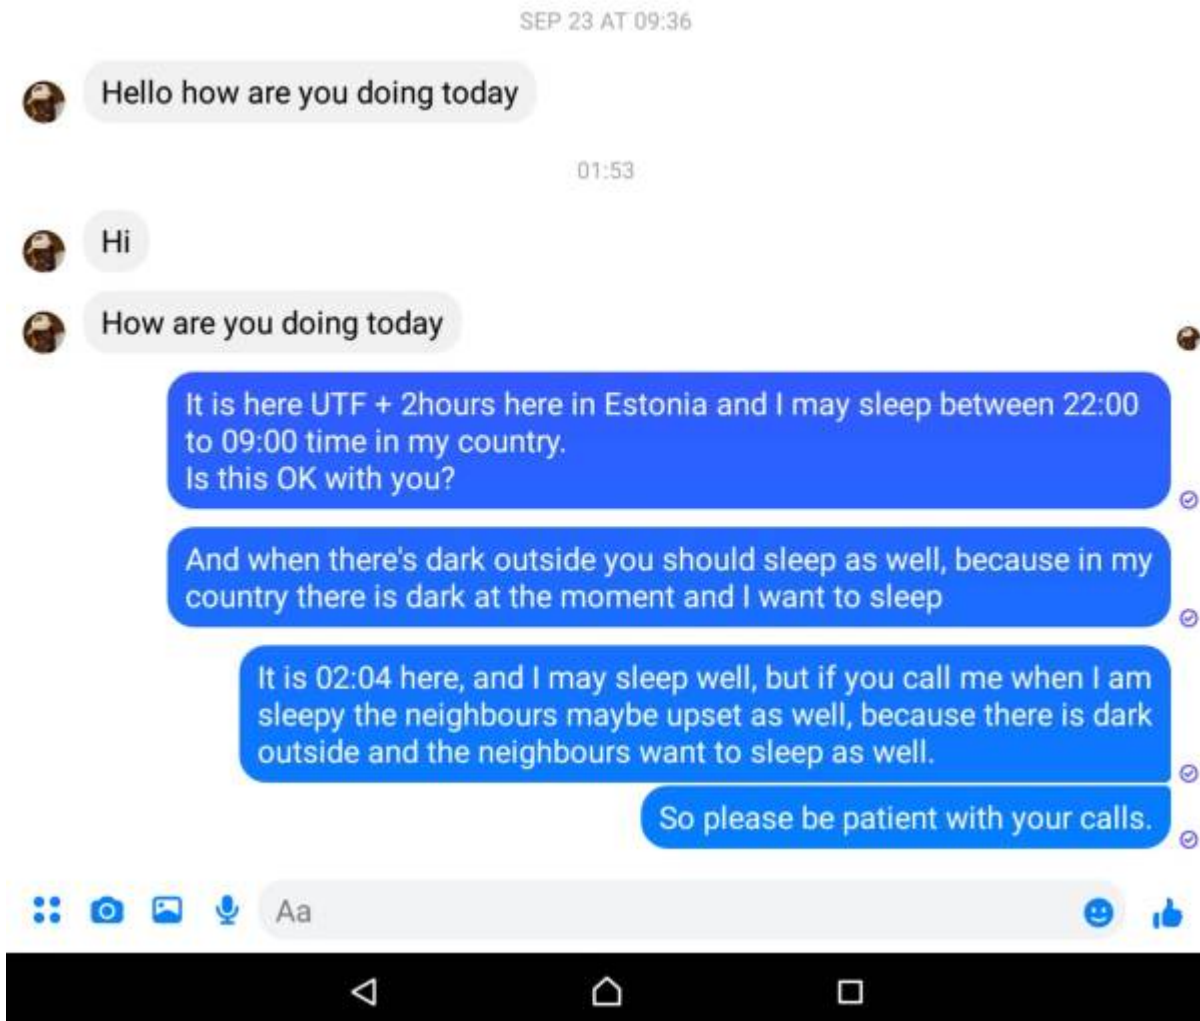

When I am sleeping

Yeah, I am sleeping as well, sometimes when I need to “collect my energy” and it may happen whenever during 24 hours a day.

Sometime or usually it happens in night, but sometime it may happen also in day time, as the “time flows” or the energies is needed.

And when I am sleeping my phone & my cellphone may be “offline”.

From: <https://sannebild.eu/> - **Sanne Andi Bild**

Permanent link: <https://sannebild.eu/en/sleeping>

Last update: **04.04.2025 23:14**